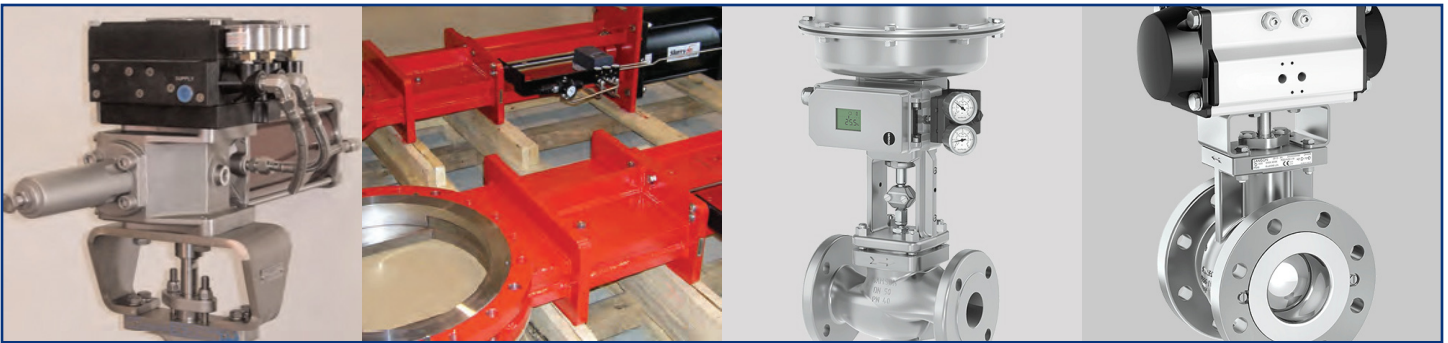

5875 Mining Terrace, Suite 106  
 Jacksonville, FL 32257  
 Office: 904.292.4200  
 Fax: 904.292.4199  
 Toll Free: 888.688.8088  
 Email: pveale@camacvc.com

**VALVE PRODUCTS**

**Actuators**

Bernard Controls, DelVal Flow Controls, Hytork, JC Trueline, K-Tork, Motivact