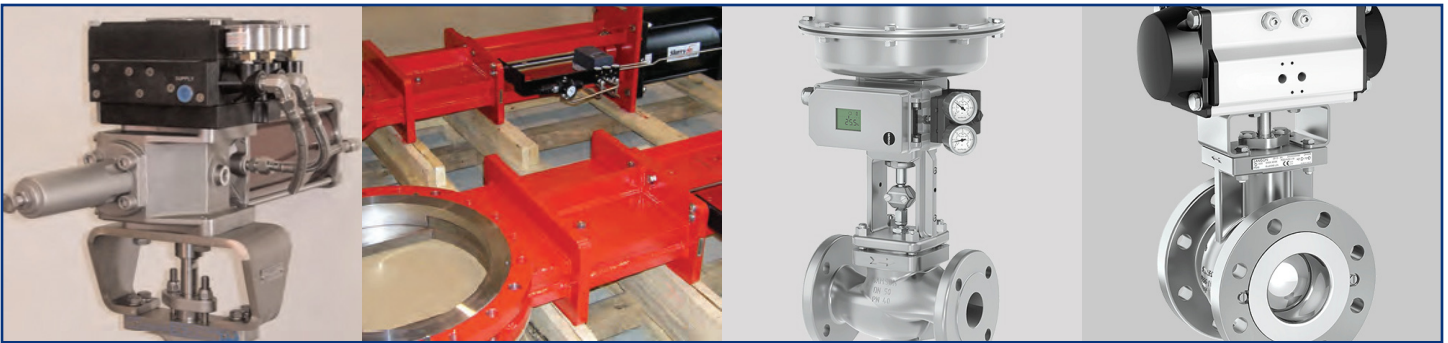

5875 Mining Terrace, Suite 106
Jacksonville, FL 32257
Office: 904.292.4200
Fax: 904.292.4199
Toll Free: 888.688.8088
Email: pveale@camacvc.com